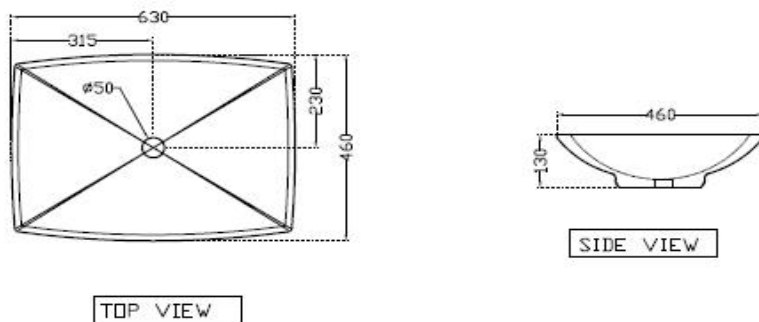

SPECIFICATION DATA SHEET

PRODUCT DETAILS

<b>Manufacturer :</b>	Artize	<b>Type:</b>	Table Top Basin
<b>Outlet</b>	Vertical	<b>Colour:</b>	White
<b>Technical Details:</b>	ID of waste outlet hole dia. $\varnothing 45 \pm 3$ mm	<b>Material:</b>	Fine Fire Clay
	Horizontal distance between the Bowl edge and the centre line of the waste outlet hole $\leq 230$ mm		

PRODUCT IMAGE

TECHNICAL DRAWING

<b>Product Dimension</b>	630x460x130 mm	<b>FEATURES</b>  Thin Rim Basin, Rectangular Shape, Anti Germ Glaze
<b>Basin Inner Dimension</b>	600x430x110 mm	
<b>Product Weight</b>	11.5 kg	